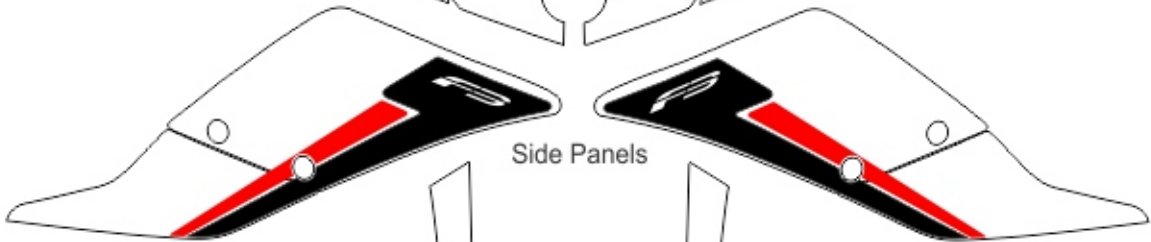

RT Rear trunk side

LT Rear trunk side

Not 100% To Scale

Saddle Bag RT

Saddle Bag LT

*Spyder F3 Limited / Touring
Break Stripe Lightning*

Outer Frunk

Side Panels

Front Fenders

Parts:

- *Outer Frunk*
- *Front Fenders*
- *Knee Panels*
- *Saddle Bag top*
- *Rear Trunk Sides*