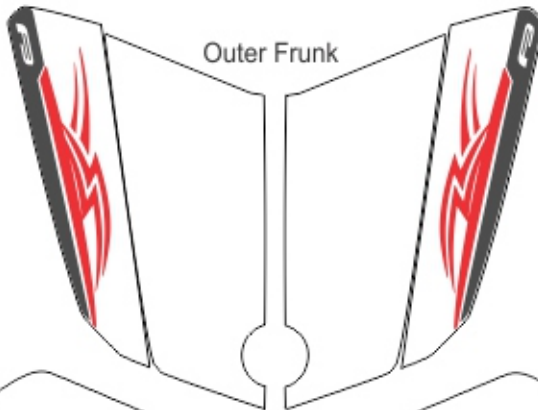

RT Rear trunk side

LT Rear trunk side

Not 100% To Scale

Saddle Bag RT

Saddle Bag LT

*Spyder F3 Limited / Touring
Break Stripe Lightning*

Outer Frunk

Side Panels

Front Fenders

Parts:

- *Outer Frunk*
- *Front Fenders*
- *Knee Panels*
- *Saddle Bag top*
- *Rear Trunk Sides*